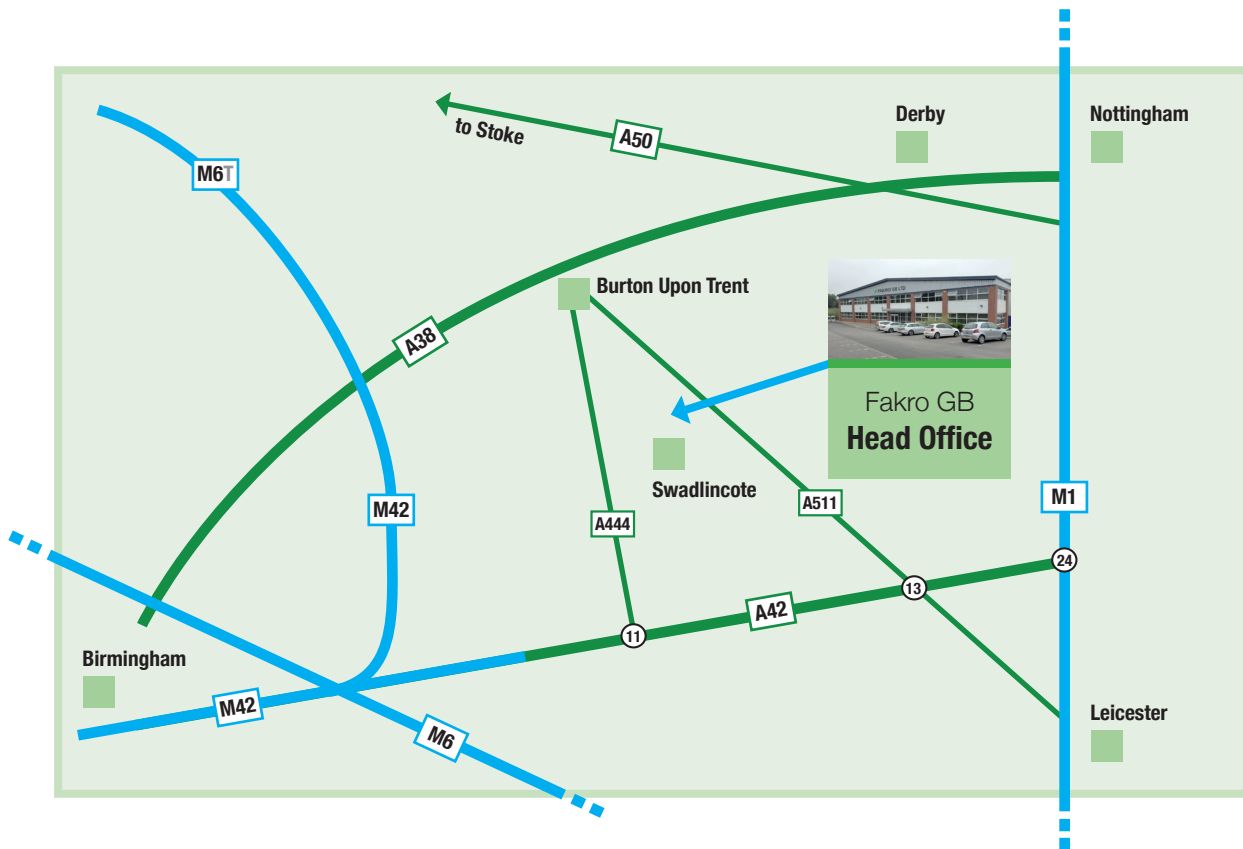

Postcode - DE11 9DW

Call - 01283 554755

Email - sales@fakrogb.com

FAKRO GB Limited

FAKRO House, Astron Business Park
Hearthcote Road
Swadlincote
U.K. DE11 9DW
Phone: 01283 554755
Fax: 01283 224545
email: sales@fakrogb.com

From the M1 North or South

M1 to Junction 24
Follow A42 to junction 13 to
A511 Burton - continue to...
A514 Swadlincote
Past Swadlincote Fire Station to...
Sainsburys Island
Left to Hearthcote Road
FAKRO is 1/2 mile on the right.

From the M42/M5 South West

M42 Junction 9 to A42 Junction 11
Follow A444 to Castle Gresley
Right onto A514
Island right to...
Hearthcote Road
FAKRO is 1/2 mile on the left.