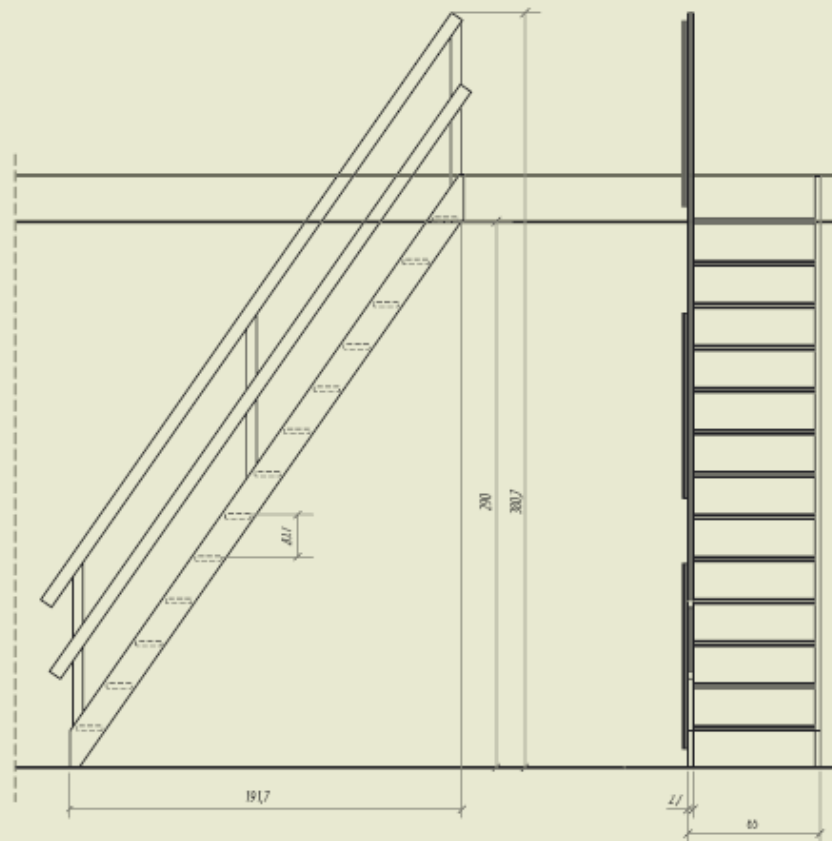

**Diagram of the MSU 'Miller' stairs and MXH handrail up to 290 cm**

### 'Miller' staircase MSU

wall opening dimensions [cm] 70x145