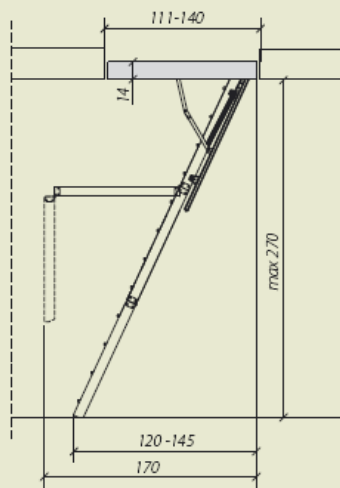

Diagram of the loft ladders:

4 – section with maximum height up to 270 cm

3 – section with maximum height up to 270 cm

3 – section with maximum height up to 305 cm

Dimensions LWK Komfort

ceiling opening size [cm]	55x111	60x94	60x100	60x111	60x120	60x130	60x140	70x94	70x100	70x111	70x120	70x130	70x140
loft ladder box dimensions	55x111	58x92.6	58x98.6	58x111	58x118.6	58x128.6	58x138.6	68x92.6	68x98.6	68x111	68x118.6	68x128.6	68x138.6