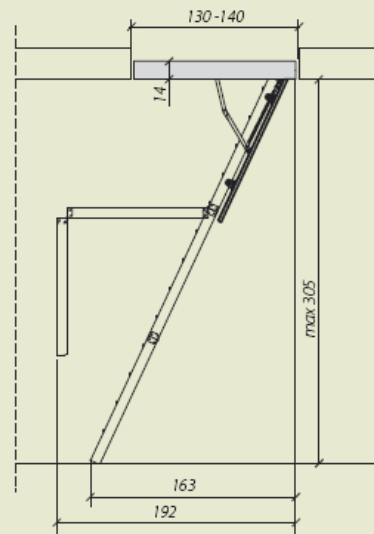

Diagram of the loft ladders:

4 – section with maximum height up to 270 cm

3 – section with maximum height up to 270 cm

3 – section with maximum height up to 305 cm

Dimensions LWK Komfort

ceiling opening size [cm]	55x111	60x94	60x100	60x111	60x120	60x130	60x140	70x94	70x100	70x111	70x120	70x130	70x140
loft ladder box dimensions	55x111	58x92.6	58x98.6	58x111	58x118.6	58x128.6	58x138.6	68x92.6	68x98.6	68x111	68x118.6	68x128.6	68x138.6