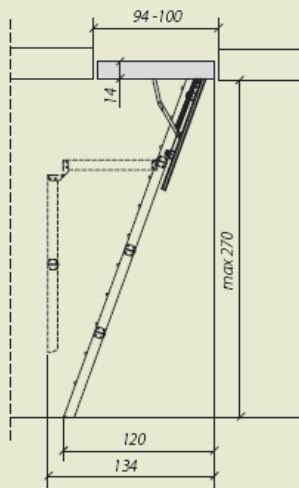

Diagram of the loft ladders:

4 – section with maximum height up to 270 cm

3 – section with maximum height up to 270 cm

3 – section with maximum height up to 305 cm

Dimensions LWK Komfort

ceiling opening size [cm]	55x111	60x94	60x100	60x111	60x120	60x130	60x140	70x94	70x100	70x111	70x120	70x130	70x140
loft ladder box dimensions	55x111	58x92.6	58x98.6	58x111	58x118.6	58x128.6	58x138.6	68x92.6	68x98.6	68x111	68x118.6	68x128.6	68x138.6